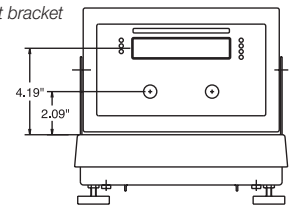

Platform Dimensions	L	L1
10" x 10" (254 mm x 254 mm)	10.25" (260.4 mm)	10" (254 mm)
12" x 12" (304.8 mm x 304.8 mm)	12.25" (311.2)	12" (304.8)

See BenchMark Series – Stainless Steel for 12" x 18", 18" x 18", 18" x 24", and 24" x 24" detailed platform dimensions

With attachment bracket