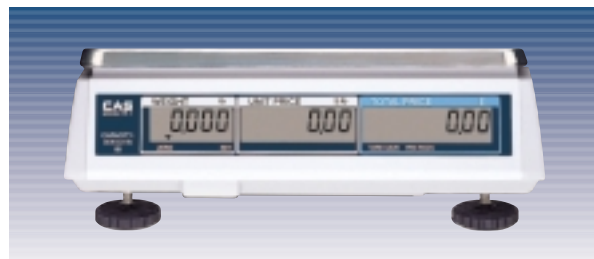

TP-1 Price Computing Scale

FEATURES

- 1/2, 1/4 Multiplier Keys
- 1/3,000 External Resolution
- AC/Battery Powered Operation
- Low Battery Indication
- Clear LCD Display
- 15 Direct PLU Memory
- Error Alarm
- Auto Power Off
- Auto Span Adjustment & Auto Zero Tracking
- Stable, Zero, Net, Low Battery Designators

SPECIFICATIONS

Model	TP-1
Weighing Capacity	30 × 0.01lb / 15 × 0.005kg
Display Digit	5/7/8 (Weight/Unit Price/Total Price)
Measurement Type	Load Cell
Power Source	AC 110/120/220/240V, 50/60Hz Battery 1.5V × 6EA (D Size)
Power Consumption	0.2W
Operating Time	Alkaline Dry Battery : 1000hr Mn Battery : 500hr
Operating Temperature	-10°C ~ +40°C (14°F ~ 104°F)
Platter Size (inch/mm)	13.1(W) × 9.8(D) / 332(W) × 250(D)
Dimensions (inch/mm)	13.8(W) × 14.7(D) × 4.8(H) / 350(W) × 373(D) × 122(H)
Product Weight	14.9lb / 6.75kg

DIMENSIONS

Display On The Rear Side